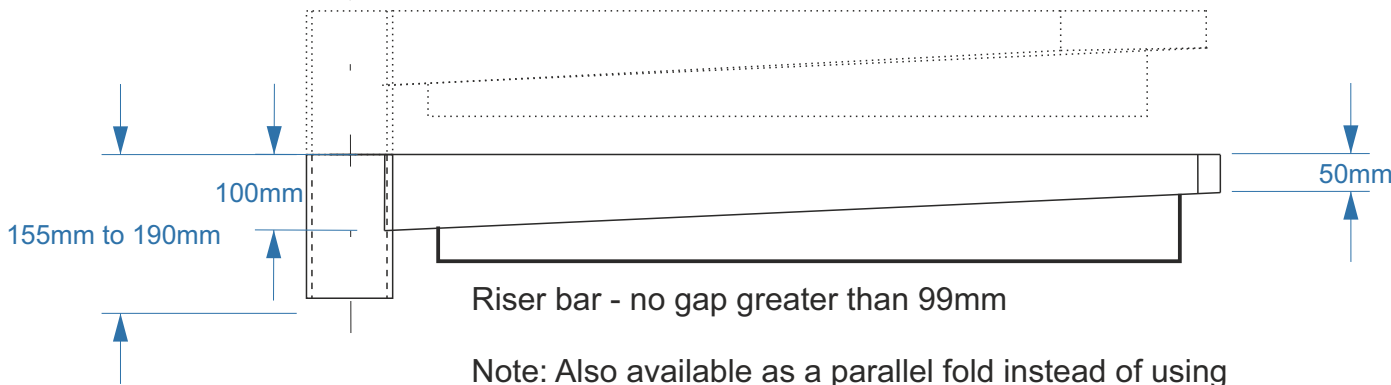

Elite House
 Unit 7 Blue Lias Marina Estate
 Rugby Road
 Stockton, Near Rugby
 Warwickshire
 CV47 8HN

Tel. 01926 812060
 Fax. 01926 812825

BS 5395 Part 2 - Category "D"

Clear width (Min 900mm) = 1050mm
 Inner going (Min 183mm) = 183mm
 Centre going (Min 253mm) = 285mm
 Outer going (Min 323mm) = 384mm

Note: Also available as a parallel fold instead of using the riser bar - See 2500mm diagram for illustration

2300mm diameter Spiral Stair Fire escape tread : Scale - 1:10