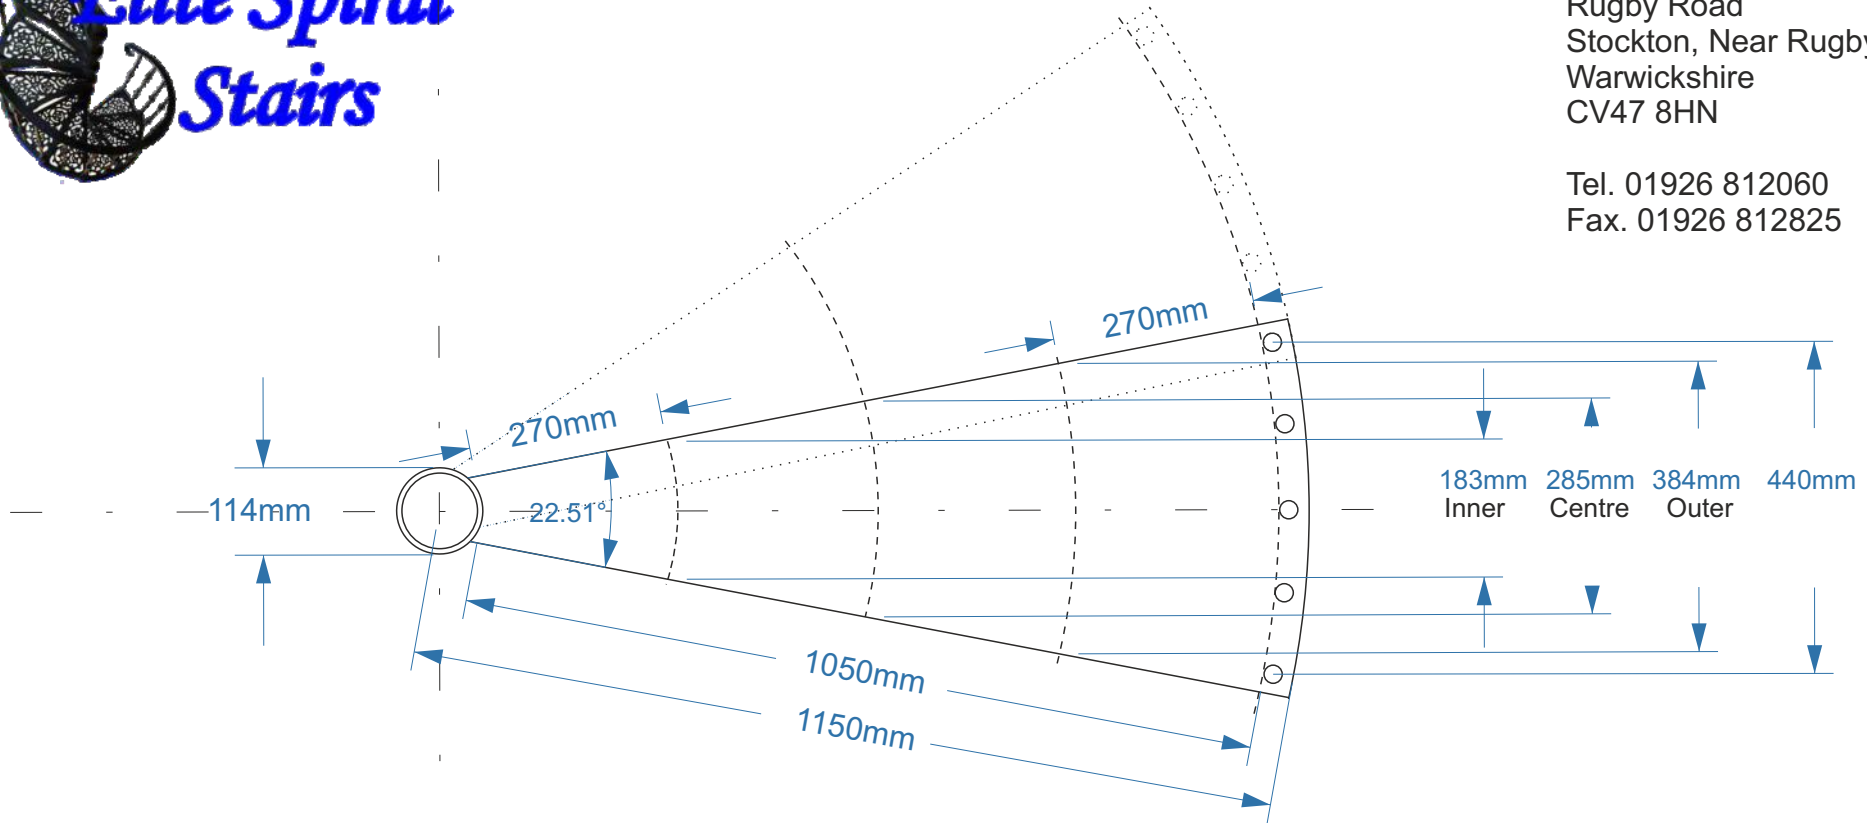

Elite House
 Unit 7 Blue Lias Marina Estate
 Rugby Road
 Stockton, Near Rugby
 Warwickshire
 CV47 8HN

Tel. 01926 812060
 Fax. 01926 812825

BS 5395 Part 2 - Category "D"

Clear width (Min 900mm) = 1050mm
 Inner going (Min 183mm) = 183mm
 Centre going (Min 253mm) = 285mm
 Outer going (Min 323mm) = 384mm

Note: Also available as a parallel fold instead of using the riser bar - See 2500mm diagram for illustration

2300mm diameter Spiral Stair Fire escape tread : Scale - 1:10