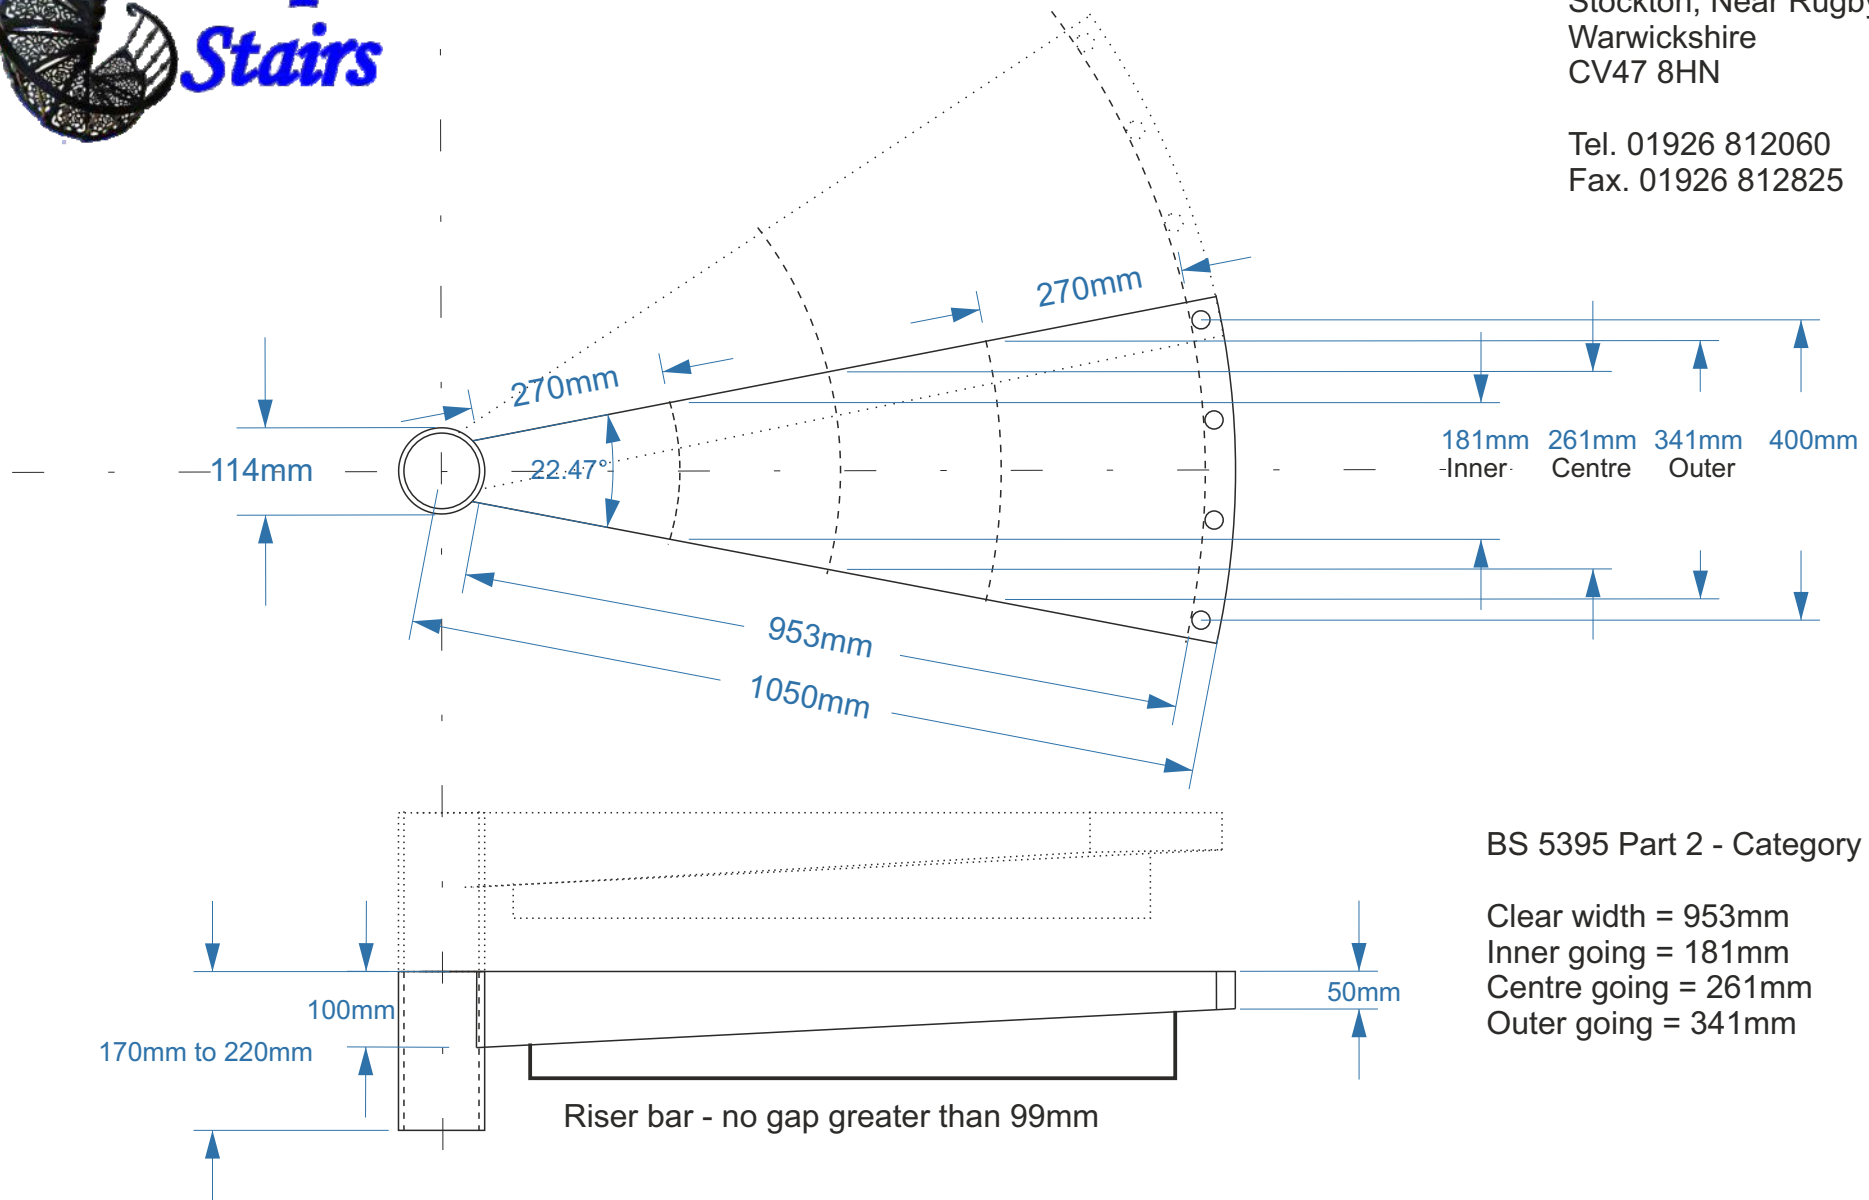

Elite House  
 Unit 7 Blue Lias Marina Estate  
 Rugby Road  
 Stockton, Near Rugby  
 Warwickshire  
 CV47 8HN

Tel. 01926 812060  
 Fax. 01926 812825

**2100mm diameter Spiral Stair Fire escape tread : Scale - 1:10**