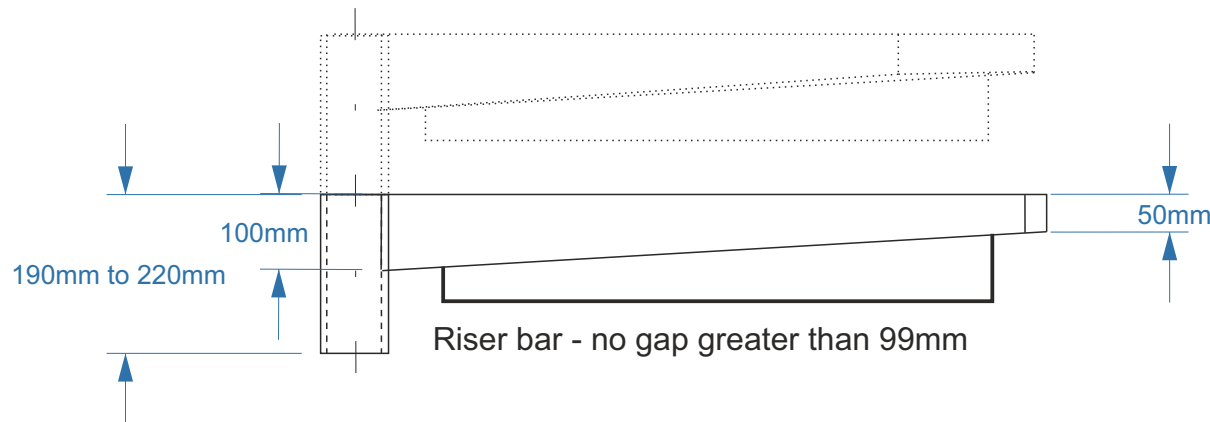

Elite House  
 Unit 7 Blue Lias Marina Estate  
 Rugby Road  
 Stockton, Near Rugby  
 Warwickshire  
 CV47 8HN

Tel. 01926 812060  
 Fax. 01926 812825

BS 5395 Part 2 - Category "B"

Clear width = 830mm  
 Inner going = 192mm  
 Centre going = 249mm  
 Outer going = 308mm

**1830mm diameter Spiral Stair Fire escape tread : Scale - 1:10**