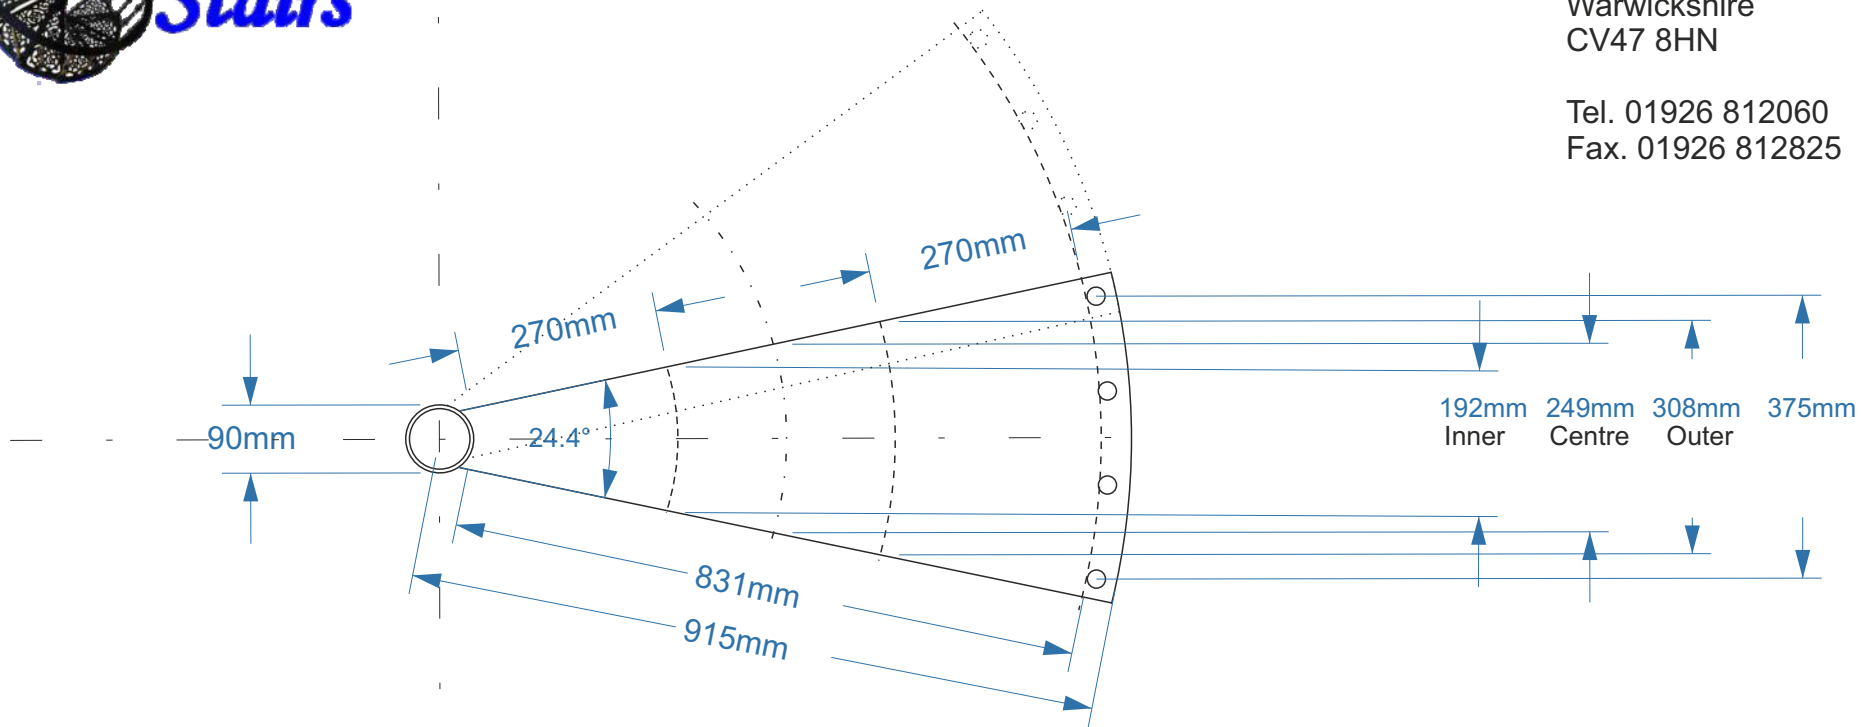

Elite House  
 Unit 7 Blue Lias Marina Estate  
 Rugby Road  
 Stockton, Near Rugby  
 Warwickshire  
 CV47 8HN

Tel. 01926 812060  
 Fax. 01926 812825

BS 5395 Part 2 - Category "B"

Clear width = 830mm  
 Inner going = 192mm  
 Centre going = 249mm  
 Outer going = 308mm

**1830mm diameter Spiral Stair Fire escape tread : Scale - 1:10**